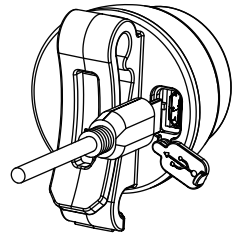

LR-03 USER MANUAL

Thank you for choosing bike light
Please read user manual before use

Product feature:

- Bright CREE LED
- Lithium battery, runtime in constant light mode up to 3.5 hrs
- Special bracket with rubber band to attach to seat post, helmet or bags

Battery charging

Open USB cover on the rear side of light, using the USB cable connect with a standard USB charger or power bank.

Specification:

Battery: LIR2050

Battery capacity: 80mAh

Run time: 3.5h

Function: High Beam-Low Beam-Flash-SOS-OFF

LED: CLM2B

Material: PMMA PS

Size: 45.8*38.2*24.6

Weight: 26g

Voltage: 3.6V

Waterproof: IPX4