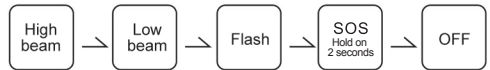

LR-03 USER MANUAL

Thank you for choosing bike light
Please read user manual before use

Product feature:

- Bright CREE LED
- Lithium battery, runtime in constant light mode up to 3.5 hrs
- Special bracket with rubber band to attach to seat post, helmet or bags

Battery charging

Open USB cover on the rear side of light, using the USB cable connect with a standard USB charger or power bank.

Specification:

Battery: LIR2050

Battery capacity: 80mAh

Run time: 3.5h

Function: High Beam-Low Beam-Flash-SOS-OFF