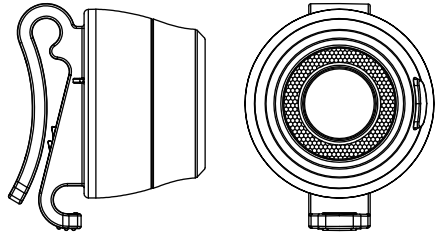

LR-03 USER MANUAL

Thank you for choosing bike light
Please read user manual before use

Product feature:

- Bright CREE LED
- Lithium battery, runtime in constant light mode up to 3.5 hrs
- Special bracket with rubber band to attach to seat post, helmet or bags

Battery charging

Open USB cover on the rear side of light, using the USB cable connect with a standard USB charger or power bank.

Specification:

Battery: LIR2050

Battery capacity: 80mAh

Run time: 3.5h

Function: High Beam-Low Beam-Flash-SOS-OFF

LED: CLM2B

Material: PMMA PS

Size: 45.8*38.2*24.6

Weight: 26g

Voltage: 3.6V

Waterproof: IPX4